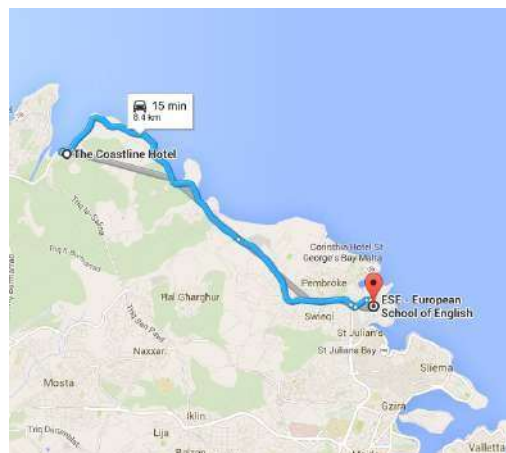

PROGRAMME INFORMATION

What programmes are offered at the Salini Resort?

Students in the following programmes are accommodated at the Salini Resort and follow lessons in groups divided according to age groups:

Programme	Ages	Dates
Junior Camp	10 - 13 years old	02.04.2022 - 30.04.2022 28.05.2022 - 03.09.2022 08.10.2022 - 05.11.2022
Teen Club	14 - 17 years old	02.04.2022 - 30.04.2022 28.05.2022 - 03.09.2022 08.10.2022 - 05.11.2022
Family Pack		02.04.2022 - 30.04.2022 28.05.2022 - 03.09.2022 08.10.2022 - 05.11.2022

What's included in the ESE Teen & Junior Programmes?

The programmes at ESE include the following:

- General English 20 course (20 group lessons per week, each lesson 45 minutes)
- Maximum number of students per class: 15
- Full board accommodation at the Salini Resort including buffet breakfast, lunch (Monday to Friday), packed lunch (Saturday & Sunday) and dinner
- Meet and Greet at airport by an ESE representative and airport transfers
- 24/7 welfare and student support
- Welcome Pack including map
- Course materials & ESE end-of-course certificate
- ESE T-shirt
- ESE Student Card
- ESE supervised full activity programme Monday to Saturday
- Transport to/from school and ESE organised activities

Salini Resort address

Salina Bay, Naxxar, NXR 9030 - www.saliniresort.com - Tel: +356 20163000.